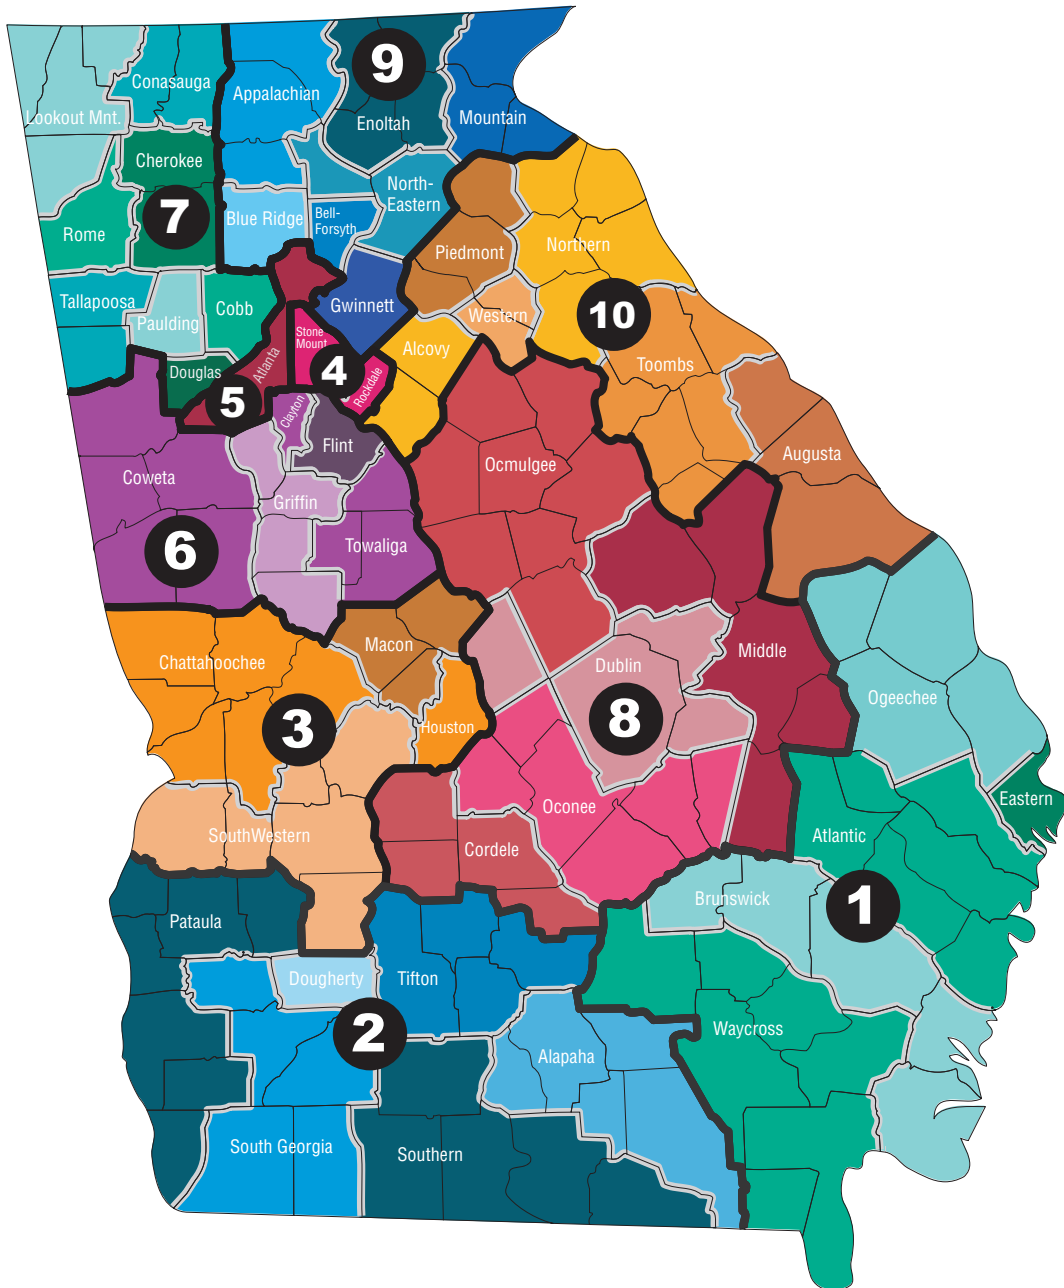

# Georgia Judicial Districts & Circuits

**First District:**

Atlantic  
Brunswick  
Eastern  
Ogeechee  
Waycross

**Second District:**

Alapaha  
Southern  
Tifton  
Dougherty  
Pataula  
Southern Georgia

**Third District:**

Chattahoochee  
Houston  
Macon  
SouthWestern

**Fourth District:**

Stone Mountain  
Rockdale

**Fifth District:**

Atlanta

**Sixth District:**

Coweta  
Griffin  
Clayton  
Flint  
Towaliga

**Seventh District:**

Cherokee  
Cobb  
Conasauga  
Douglas  
Lookout Mountain  
Paulding  
Rome  
Tallapoosa

**Eighth District:**

Cordele  
Dublin  
Middle  
Ocmulgee  
Oconee

**Ninth District:**

Appalachian  
Blue Ridge  
Bell-Forsyth  
Gwinnett  
North-Eastern  
Enotah  
Mountain

**Tenth District:**

Alcovy  
Augusta  
Northern  
Piedmont  
Toombs  
Western