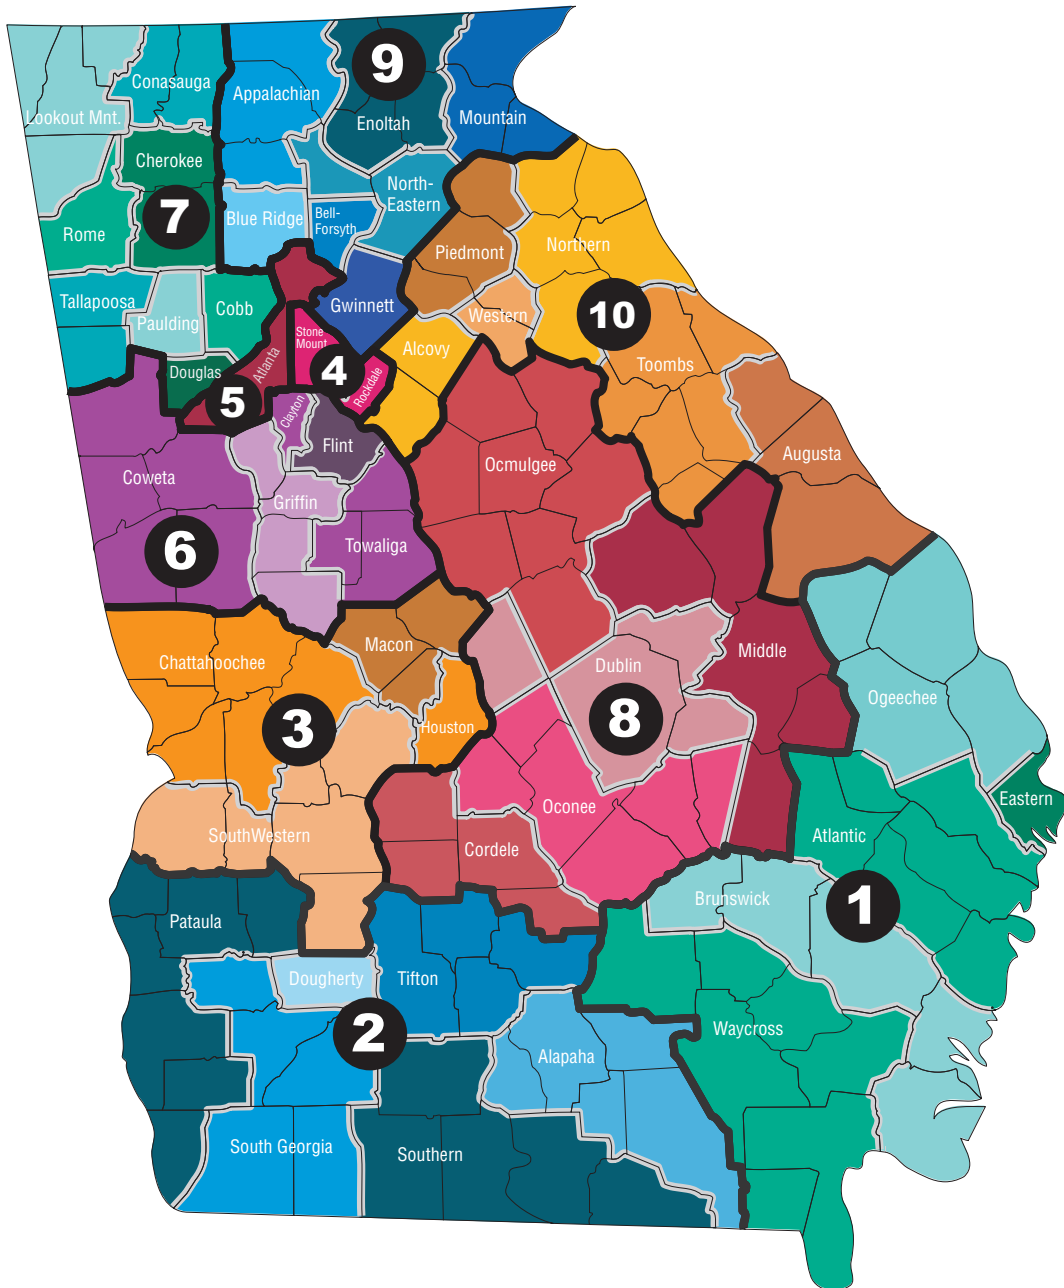

Georgia Judicial Districts & Circuits

First District:

Atlantic
Brunswick
Eastern
Ogeechee
Waycross

Second District:

Alapaha
Southern
Tifton
Dougherty
Pataula
Southern Georgia

Third District:

Chattahoochee
Houston
Macon
SouthWestern

Fourth District:

Stone Mountain
Rockdale

Fifth District:

Atlanta

Sixth District:

Coweta
Griffin
Clayton
Flint
Towaliga

Seventh District:

Cherokee
Cobb
Conasauga
Douglas
Lookout Mountain
Paulding
Rome
Tallapoosa

Eighth District:

Cordele
Dublin
Middle
Ocmulgee
Oconee

Ninth District:

Appalachian
Blue Ridge
Bell-Forsyth
Gwinnett
North-Eastern
Enotah
Mountain

Tenth District:

Alcovy
Augusta
Northern
Piedmont
Toombs
Western